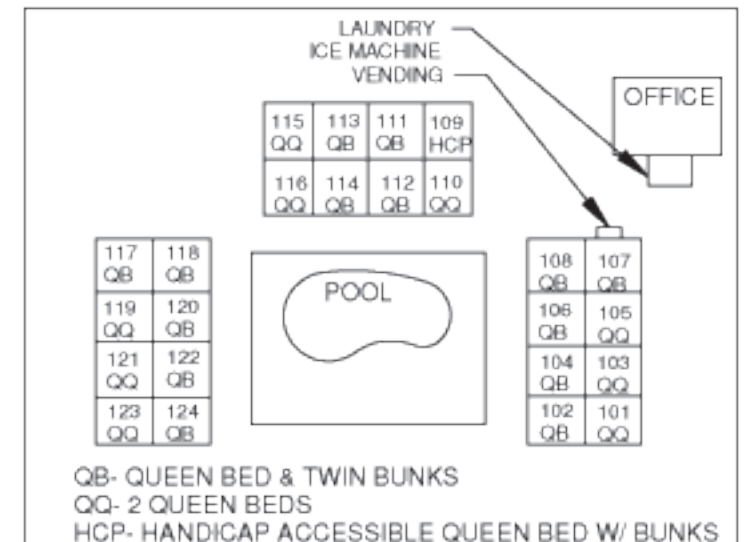

LODGE

- 4- QUEEN BED & TWIN BUNKS
- 2- 2 QUEEN BEDS
- 2 - SOFA SLEEPERS
- 1800 FT² GREAT ROOM
- DOUBLE KITCHEN

LAKE

LEWIS & CLARK RESORT

PO BOX 754 YANKTON SD, 57078 (605) 665-2680